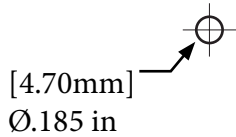

RFL6-CY-12

VERSATRIM CYLINDER

DIMENSIONS

LED HEIGHT INSIDE CYLINDER

MOUNTING

CABLE HUNG DIMENSION

Cable Hung Canopy

STEM MOUNT DIMENSION