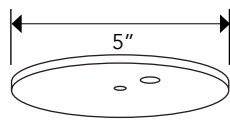

BAFFLE OR REFLECTOR		TRIM	CONFIGURATION	MOUNTING	OPTION	Notes 1. 18" standard length, consult factory for other 2. 5ft standard cable length 3. Available in downlight only. 4. EM available in external remote location.
BLW - White	RLCH - Chrome	TLW - White	UL - Up Light	PH ^{1,3} - Pendant Hung	EM ⁴ - Emergency Battery	
BLSN - Satin Nickel	RLSN - Satin Nickel	TLSN - Satin Nickel	DL - Down Light	SC ² - Single Cable		
BLC - Copper	RLC - Copper	TLC - Copper		DC - Double Cable		
BLB - Black	RLB - Black	TLB - Black		TC - Triple Cable		
BLBZ - Bronze	RLBZ - Bronze	TLBZ - Bronze		SM ³ - Surface Mount		
	RLH - Haze	TLH - Haze		WM - Wall Mount		
	RLW - White					

RFL6-CY-12

VERSATRIM CYLINDER

DIMENSIONS

LED HEIGHT INSIDE CYLINDER

MOUNTING

CABLE HUNG DIMENSION

Cable Hung Canopy

STEM MOUNT DIMENSION