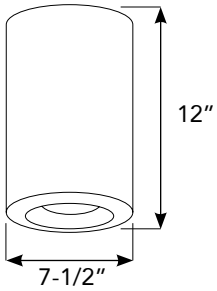

LABELS / COMPLIANCE

CSA classified
 CSA classified for damp locations

ORDERING INFO

SERIES	DIAMETER	SHAPE	LENGTH	WATT/LUMENS	COLOR TEMPERATURE	DIMMING	FINISH
RFL	6 - 6"	CY - Cylinder	12 - 12" MTO - Made to order	8L - 12W/ 800lm (120V) 11L - 17W/ 1100lm (120/277V)	30K - 3000K	Black - TRIAC/ELV (120V) 018 - 0-10V (800lm, 120-277V) 011 - 0-10V (1100lm, 120-277V)	BL - Black WH - White SL - Silver MTO - Made to order

BAFFLE OR REFLECTOR		TRIM	CONFIGURATION	MOUNTING	OPTION	Notes 1. 18" standard length, consult factory for other 2. 5ft standard cable length 3. Available in downlight only. 4. EM available in external remote location.
BLW - White	RLCH - Chrome	TLW - White	UL - Up Light	PH ^{1,3} - Pendant Hung	EM ⁴ - Emergency Battery	
BLSN - Satin Nickel	RLSN - Satin Nickel	TLSN - Satin Nickel	DL - Down Light	SC ² - Single Cable		
BLC - Copper	RLC - Copper	TLC - Copper		DC - Double Cable		
BLB - Black	RLB - Black	TLB - Black		TC - Triple Cable		
BLBZ - Bronze	RLBZ - Bronze	TLBZ - Bronze		SM ³ - Surface Mount		
	RLH - Haze	TLH - Haze		WM - Wall Mount		
	RLW - White					

RFL6-CY-12

VERSATRIM CYLINDER

DIMENSIONS

LED HEIGHT INSIDE CYLINDER

MOUNTING

CABLE HUNG DIMENSION

Cable Hung Canopy

STEM MOUNT DIMENSION