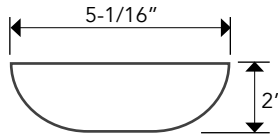

BAFFLE OR REFLECTOR		TRIM	CONFIGURATION	MOUNTING	OPTION	Notes 1. 18" standard length, consult factory for other 2. 5ft standard cable length 3. Available in downlight only. 4. EM available in external remote location.
BLW - White	RLCH - Chrome	TLW - White	UL - Up Light	PH ^{1,3} - Pendant Hung	EM ⁴ - Emergency Battery	
BLSN - Satin Nickel	RLSN - Satin Nickel	TLSN - Satin Nickel	DL - Down Light	SC ² - Single Cable		
BLC - Copper	RLC - Copper	TLC - Copper		DC - Double Cable		
BLB - Black	RLB - Black	TLB - Black		TC - Triple Cable		
BLBZ - Bronze	RLBZ - Bronze	TLBZ - Bronze		SM ³ - Surface Mount		
	RLH - Haze	TLH - Haze		WM - Wall Mount		
	RLW - White					

RFL6-CY-12

VERSATRIM CYLINDER

DIMENSIONS

LED HEIGHT INSIDE CYLINDER

MOUNTING

CABLE HUNG DIMENSION

Cable Hung Canopy

STEM MOUNT DIMENSION