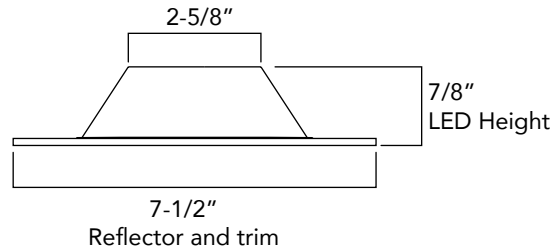

LED HEIGHT INSIDE CYLINDER

MOUNTING

CABLE HUNG DIMENSION