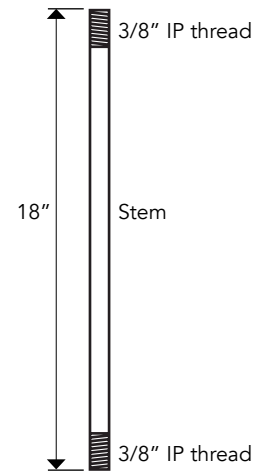

STEM MOUNT DIMENSION

3/64" Galvanized Cable Fuse Cut with Die Cast #1 Stop
Available in 24", 36", 50", 72", 100", 120", & 150" Lengths
7x7 Cable - MAX LOAD 270 lbs